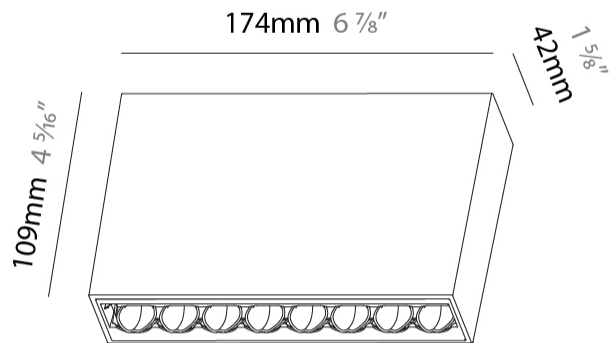

GENERAL

Series: Magiq Hollow Wallwash
Subseries: Magiq Hollow Wallwash
Partner: Prolicht
Division: Architectural
Installation: Surface
Product Type: Wallwash
Mounting Location: Ceiling
Light Distribution: Direct

PHYSICAL

Shape: Rectangle
Length (mm): 174
Length (in): 6 ⁷/₈
Width (mm): 42
Width (in): 1 ⁵/₈
Height (mm): 109
Height (in): 4 ³/₁₆

Fixture Finish: SSR / BKV / CWI / CRY / HAB / UFT / ITA / RUA / FTG / MYG / LOD / PUS / FRO / FUP / KIA / POP / BLS / SPG / MEY / GOH / CHC / COM / ABZ / JAG / OBR / MOS / ROR

Holder Finish: WHI / BLK
Fixture Material: Aluminum Die Cast

ELECTRICAL

Lamp Type: LED (Zhaga Standard)
Input Wattage (W): 19
Total Output Wattage (W): 17.3
Dimming: Tri-Mode (Non-Dimming and Phase Dimming (120Vac only) and 0-10V Dimming)
Driver Included: Yes
Driver Location: Integrated
Driver Type: Constant Current - Universal
Driver Class: Class 1
Input Voltage (V): 120 - 277
Constant Current (MA): 700mA

LED

Number of LEDs: 4
Color Temperature (°K): 2700 / 3000 / 3500 / 4000
Max. Delivered Lumen (lm): 1270 / 1270 / 1513 / 1544
Nominal Lumen (lm): 1492 / 1492 / 1778 / 1814
CRI: >90 CRI
Efficiency (%): 80
Lamp Life (hrs): 50000

OPTICAL

Adjustability: Fixed

RATINGS AND CERTIFICATIONS

Certified By: Certified for North American Standards
IP rating: IP20