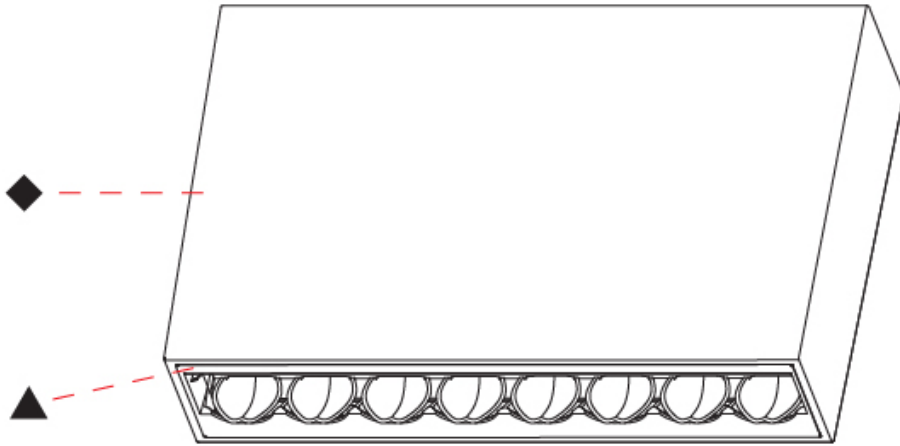

MAGIQ HOLLOW WALLWASH SURFACE

A3D188-

PROJECT _____

TYPE _____

SPECIFIER _____

QUANTITY _____

DATE _____

A